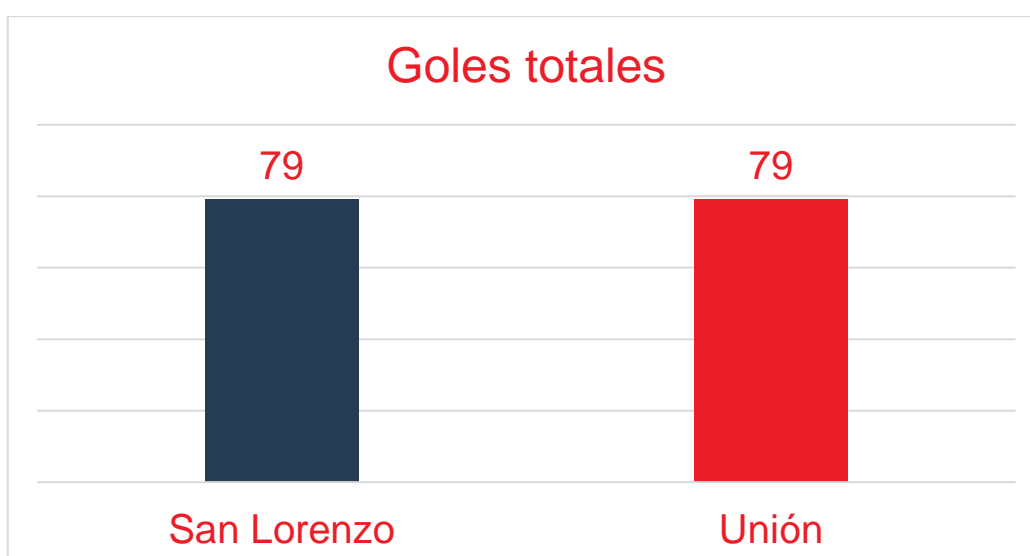

3. Historial ante Unión