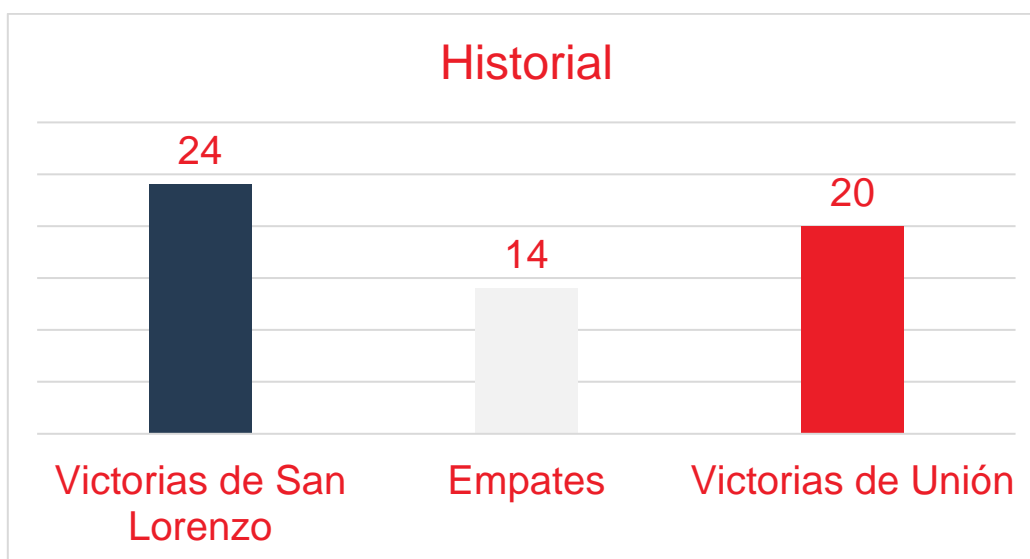

3. Historial ante Unión