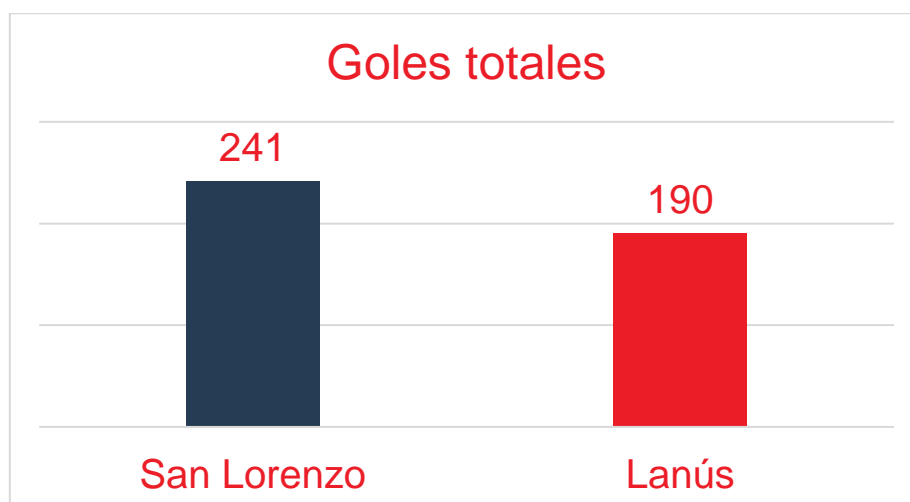

3. Historial