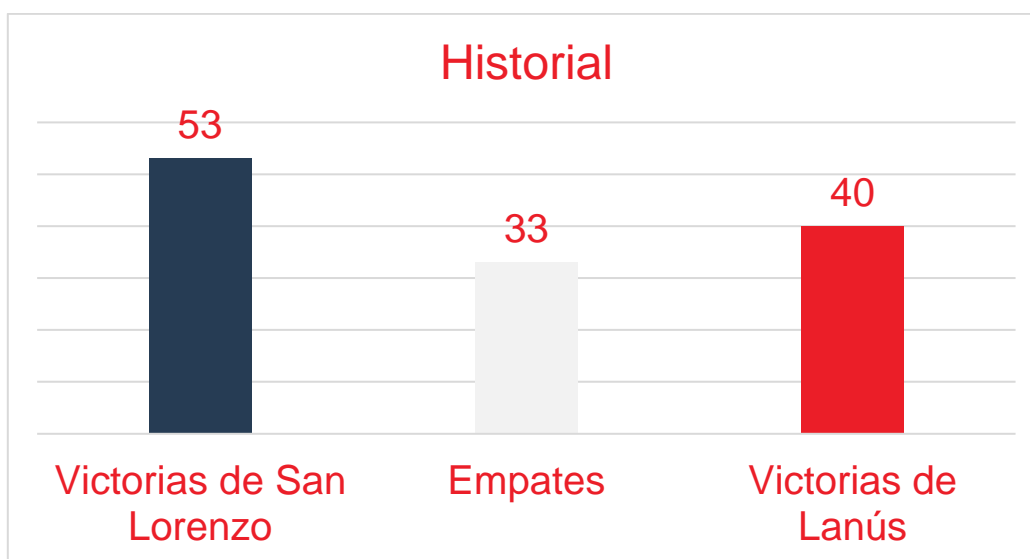

3. Historial